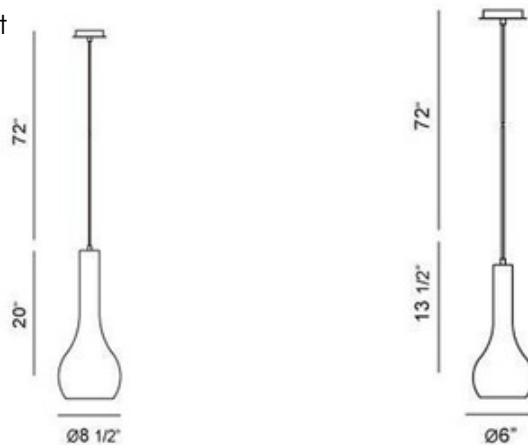

Sirro Pendant

Description:

Sirro Pendant features a chrome finish with a hand blown glass shades showcasing clean design and subtle curves. Available in a small and large version. One 60-watt, 120 volt A19 medium base incandescent bulb is required, but not included. Dimensions: Small: 6W x 13.5H. Large: 8.5W x 20H.

Shown in: Chrome / White

List Price: \$102.50
 Our Price: \$82.00

Shade Color: White
 Body Finish: Chrome
 Lamp: 1 x A19/Medium (E26)/60W/120V Incandescent
 1 x A19/Medium (E26)/120V LED
 Wattage: 60W
 Dimmer: Incandescent
 Dimensions: 13.5"H x 6"W