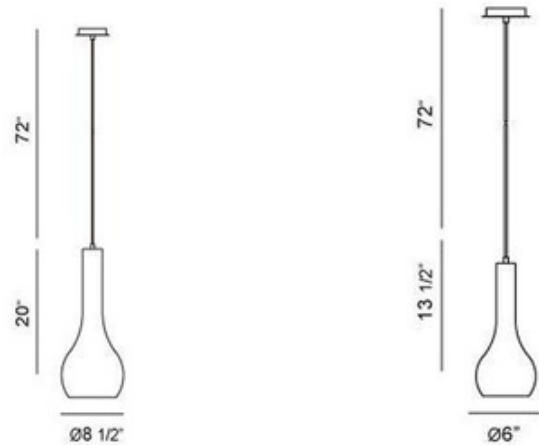

BRAND

Eurofase

DESCRIPTION

Sirro Pendant features a chrome finish with a hand blown glass shades showcasing clean design and subtle curves. Available in a small and large version. One 60-watt, 120 volt A19 medium base incandescent bulb is required, but not included. Dimensions: Small: 6W x 13.5H. Large: 8.5W x 20H.

SHADE COLOR	White
BODY FINISH	Chrome
WATTAGE	60W
DIMMER	Standard 120V
DIMENSIONS	6"W x 13.5"H
BULB NOT INCLUDED	
LAMP	1 x A19/Medium (E26)/60W/120V Incandescent 1 x A19/Medium (E26)/120V LED

SPEC # EUFI07289