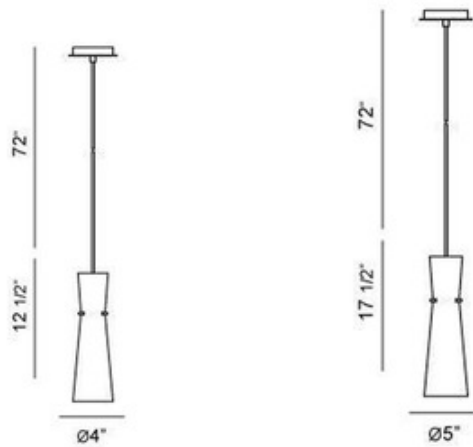

Strata Pendant

Description:

Strata Pendant features a chrome finish with a hand blown glass shades showcasing clean design and subtle curves. Available in a small and large version. One 60-watt, 120 volt A19 medium base incandescent bulb is required, but not included. Dimensions: Small: 4W x 12.5H. Large: 5W x 17.5H. Overall height is 72 inches.

Shown in: Chrome / White

List Price: \$95.00
Our Price: \$76.00

Shade Color: White
Body Finish: Chrome
Lamp: 1 x A19/Medium (E26)/60W/120V Incandescent
 1 x A19/Medium (E26)/120V LED
Wattage: 60W
Dimmer: Incandescent
Dimensions: 12.5"H x 4"W x 4"D