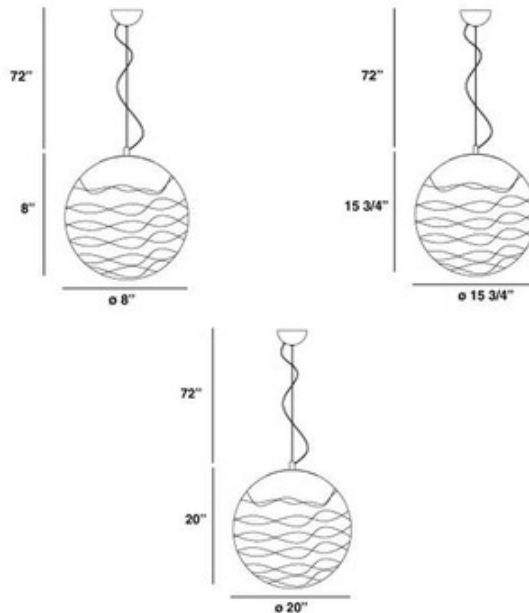

Melody Pendant

Description:

Melody Pendant features a chrome finish with a clear acrylic shade and is available in 1-light, 3-light, or 4-light versions. Either (1), (3) or (4) 40-watt, 120 volt G9 base JC halogen bulbs are required, but not included. Dimensions: 1-light: 8W x 8H. 3-light: 16W x 16H. 4-light: 20W x 20H. Overall height is 72 inches.

Shown in: Chrome / Clear

List Price: \$155.00
Our Price: \$124.00

Shade Color: Clear
Body Finish: Chrome
Lamp: 1 x JC/G9/40W/120V Halogen
Wattage: 40W
Dimmer: Incandescent
Dimensions: 8"H x 8"W x 8"D

Product Number: EUF 107310			
Company:		Fixture Type:	Date: Apr 25, 2018
Project:		Approved By:	