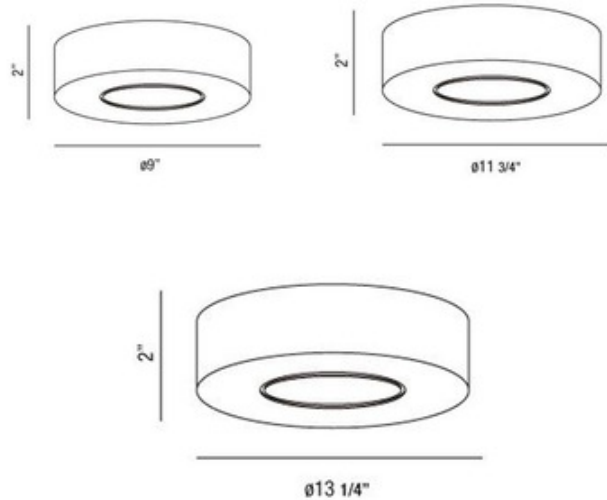

# Spirit Ceiling Light Fixture

**Description:**

Spirit Ceiling Flush Mount features a Chrome finish with a Frosted White glass shade. One 22 watt 120 volt T5 G10 base compact fluorescent bulb is included. 9 inch width x 2 inch height.

Shown in: Chrome / Frosted

**List Price:** \$410.00  
**Our Price:** \$328.00

**Shade Color:** Frosted  
**Body Finish:** Chrome  
**Lamp:** 1 x T5/2G10/22W/120V Compact Fluorescent  
**Wattage:** 22W  
**Dimmer:** Not Dimmable  
**Dimensions:** 2"H x 9"W x 9"D