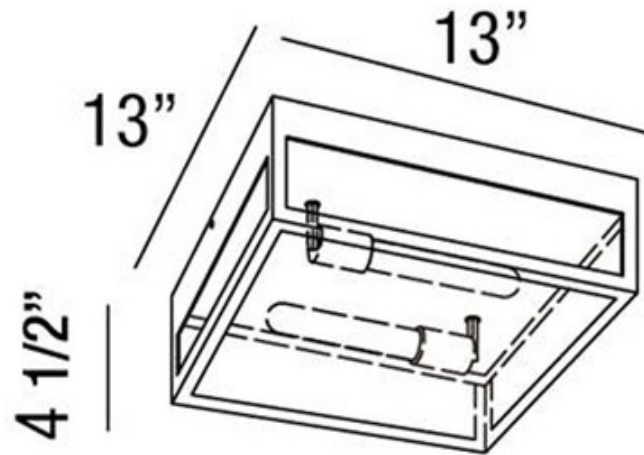

Retto Flushmount

Description:

Retto Flushmount features a bronze finish and clear glass shade. Two 60-watt, 120 volt T13 medium base incandescent bulbs are included. Dimensions: 13W x 4.5H x 13L.

Shown in: Bronze / Clear

List Price: \$312.50
 Our Price: \$250.00

Shade Color: Clear
 Body Finish: Bronze
 Lamp: 2 x A19/Medium (E26)/60W/120V Incandescent
 2 x A19/Medium (E26)/120V LED
 Wattage: 120W
 Dimmer: N/A
 Dimensions: 4.5"H x 13"W x 13"D