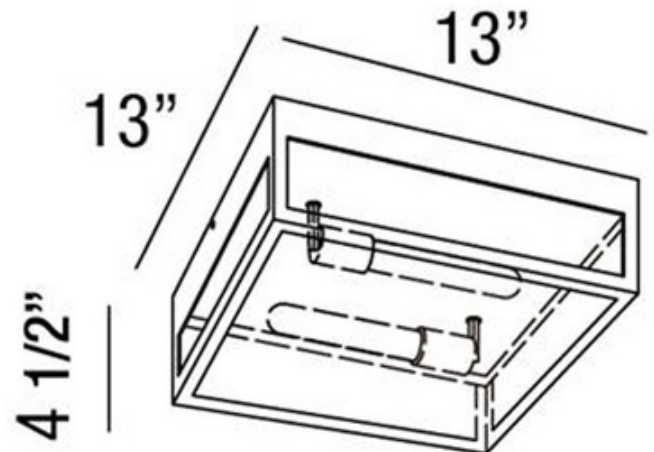

COMPANY

PROJECT

FIXTURE TYPE

APPROVED BY

DATE