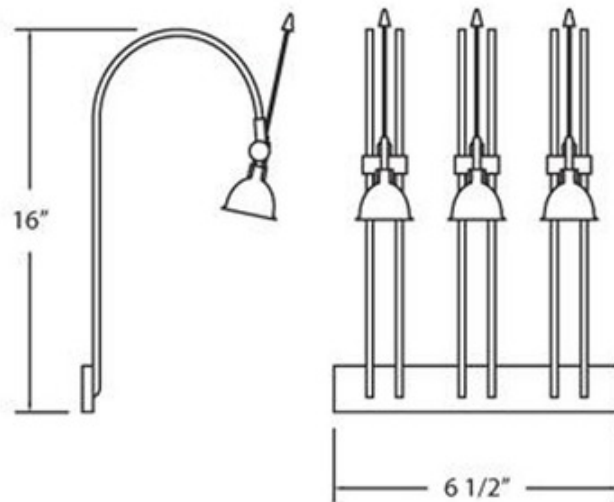

Dart Picture Light Set

Description:

Dart Picture Light Set features dual arm lamp with an arrow accent and is available in a chrome finish. Three 20-watt, 12 volt GU5.3 base MR16 halogen bulbs are included. Dimensions: 6.5W x 16H. Includes six foot cord and plug.

Shown in: Chrome

List Price: \$105.00
 Our Price: \$84.00

Shade Color: N/A
 Body Finish: Chrome
 Lamp: 3 x MR16/GU5.3 (bipin)/20W/12V LED
 Wattage: 60W
 Dimmer: N/A
 Dimensions: 16"H x 6.5"W

Product Number: EUF 107374			
Company:		Fixture Type:	Date: Apr 20, 2018
Project:		Approved By:	