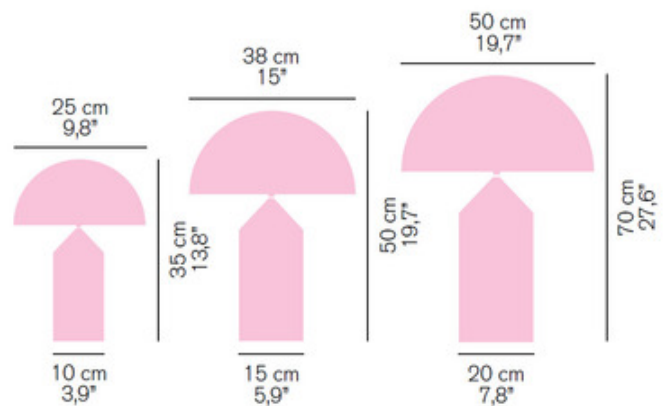

**BRAND**

Oluce Srl

**DESCRIPTION**

The Atollo Metal Table Lamp brings a clean bold vibe into any room of your home. The dome shaped shade is complemented by a cylinder body that rises to a point, like that of a pencil. Note: Small option includes an inline on/off switch while the medium and large sizes include an inline dimmer.

*Shown in: Gold*

<b>SHADE COLOR</b>	N/A
<b>BODY FINISH</b>	Gold
<b>WATTAGE</b>	200W
<b>DIMMER</b>	Included
<b>DIMENSIONS</b>	19.7"W x 27.6"H
<b>BULB NOT INCLUDED</b>	
<b>LAMP</b>	2 x A19/Medium (E26)/100W/120V Incandescent 2 x A19/Medium (E26)/120V LED
<b>SPEC #</b>	OLC107397