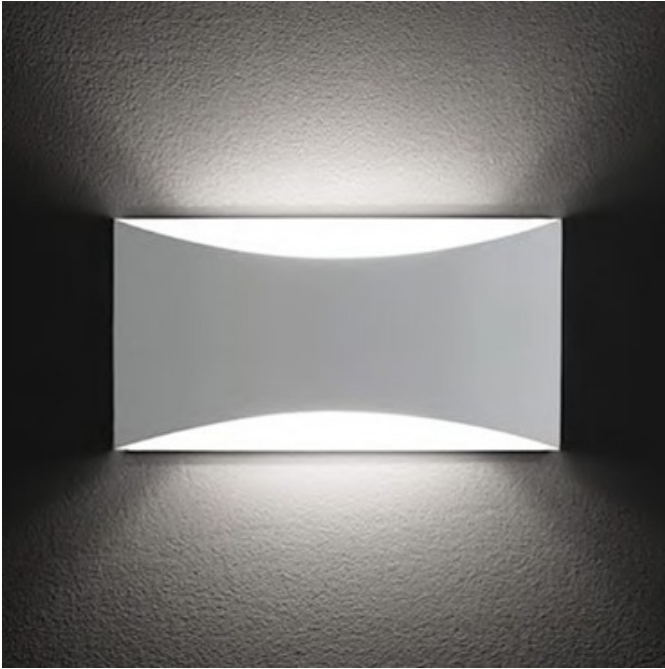

Kelly LED Wall Sconce

CE

Description:

Kelly LED Wall Sconce gives light up & down in curved laser-cut metal and is available in white or chrome metal plate. One 8-watt, 120 volt LED modules are included. Dimensions: 12.81W x 6.5H x 2.36D.

Shown in: White / White

List Price: \$942.86
 Our Price: \$660.00

Shade Color: White
 Body Finish: White
 Lamp: 2 x LED/4W/120V LED
 Wattage: 8W
 Dimmer: Not Dimmable
 Dimensions: 6.5"H x 12.81"W x 2.36"D