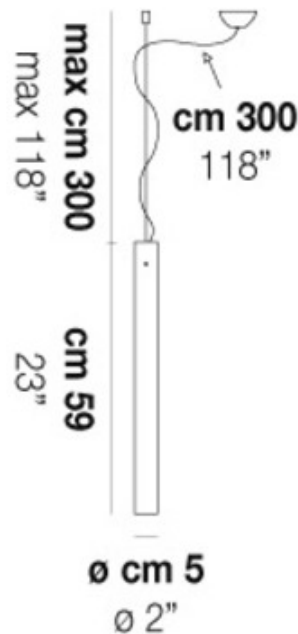

Candela Suspension

Description:

Candela suspension features white mouth-blown glass creating a fascinating lighting affect. Available in chrome finish and with a max drop of 47 inches or max drop of 118 inches. Requires (1) 75 watt max, G9 halogen bulb sold separately. 2 inch diameter by 23 inch height with max drop of 47 or 118 inches. Made in Italy.

Shown in: Chrome / White

List Price: \$482.50
 Our Price: \$386.00

Shade Color: White
 Body Finish: Chrome
 Lamp: 1 x JC/G9/75W/120V Halogen
 Wattage: 75W
 Dimmer: N/A
 Dimensions: 47"L x 23"H x 2"W

Product Number: VIS107428			
Company:		Fixture Type:	Date: Mar 23, 2018
Project:		Approved By:	