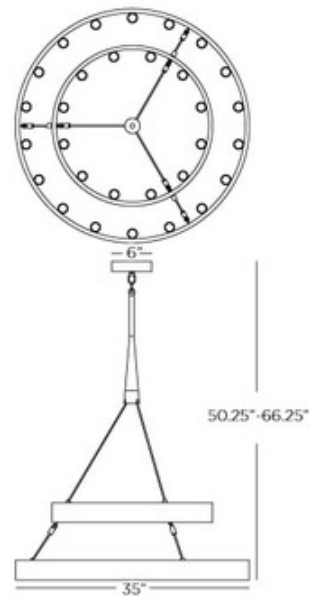

BRAND

Robert Abbey

DESCRIPTION

Candelaria Two-Tier Chandelier by Rico Espinet, features a Deep Patina Bronze finish. Includes 12 feet of cord and three 12 inch and one 6 inch extension rods. Direct wire only. Thirty 40 watt, 120 volt, Edison A-Shape type Medium base incandescent bulbs are required, but not included. General light distribution. Height is adjustable 50.25-66.25 inches. 35 inch width x 40.25 inch height x 66.25 inch maximum length.

SHADE COLOR	N/A
BODY FINISH	Brushed Nickel
WATTAGE	1200W
DIMMER	Standard 120V
DIMENSIONS	66.25"L x 35"W x 40.25"H
BULB NOT INCLUDED	
LAMP	30 x Edison/Medium (E26)/40W/120V Incandescent

SPEC # RAB107434