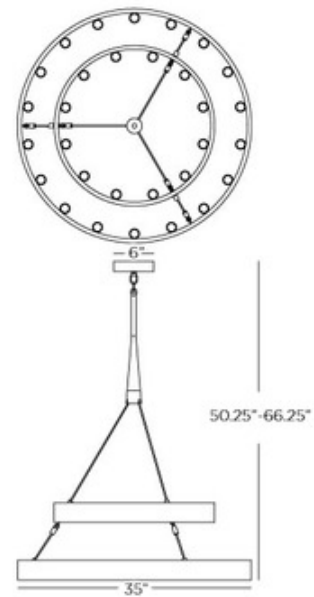

COMPANY

PROJECT

FIXTURE TYPE

APPROVED BY

DATE