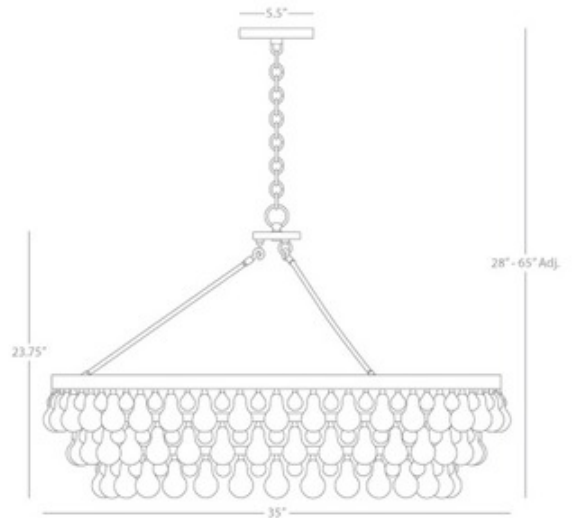

**BRAND**

Robert Abbey

**DESCRIPTION**

Bling Large Round Chandelier features a circular form with crystal drops.

*Shown in: Polished Nickel / Crystal*

<b>SHADE COLOR</b>	Crystal
<b>BODY FINISH</b>	Polished Nickel
<b>WATTAGE</b>	318W
<b>DIMMER</b>	Standard 120V
<b>DIMENSIONS</b>	35"W x 23.75"H
<b>BULB NOT INCLUDED</b>	
<b>LAMP</b>	6 x A19/Medium (E26)/53W/120V Incandescent 6 x A19/Medium (E26)/120V LED

**SPEC #**

RAB107436

COMPANY

PROJECT

FIXTURE TYPE

APPROVED BY

DATE