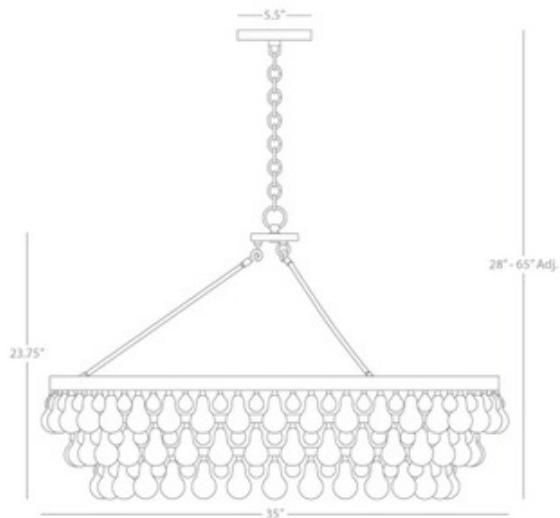

Bling Large Chandelier

Description:

Bling Large Round Chandelier features a circular form with crystal drops. Finish available in polished nickel and deep patina bronze. Six 75 watt, 120 volt, medium base incandescent lamps are required, but not included. General light distribution. Height is adjustable 28-65 inches. 35 inch diameter x 23.75 inch height. Requires 70 lb junction box to hang, sold separately.

Shown in: Polished Nickel / Crystal

List Price: \$2553.00
Our Price: \$2042.40

Shade Color: Crystal
Body Finish: Polished Nickel
Lamp: 6 x A19/Medium (E26)/53W/120V Incandescent
 6 x A19/Medium (E26)/120V LED
Wattage: 318W
Dimmer: Incandescent
Dimensions: 65"L x 23.75"H x 35"W