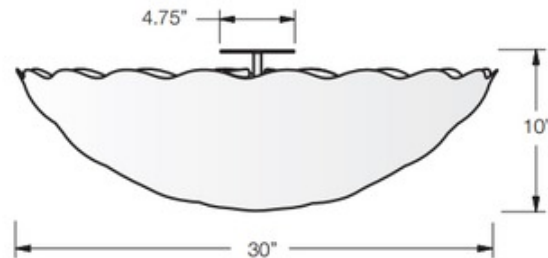

Description:

Arabesque Bowl semi flush mount composed of 2-ply wood veneer with a poly core lamination and surface coating. Available in aspen or birch shade options. Requires (3) 60 watt, 120 volt, medium base incandescent lamps sold separately. Fixture also compatible with fluorescent screw base bulb. 30W x 10H.

Shown in: Aspen

List Price: $1770.00
Our Price: $1416.00

Shade Color: Aspen
Body Finish: N/A
Lamp: 3 x A19/Medium (E26)/60W/120V Incandescent
3 x A19/Medium (E26)/120V LED
Wattage: 180W
Dimmer: N/A
Dimensions: 10"H x 30"W