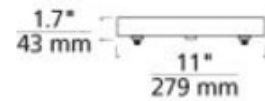

BRAND Visual Comfort Modern

DESCRIPTION

The FreeJack 4 Port Square Canopy 12V mounts to a standard 4 inch junction box with round plaster ring (provided by electrician). Transformers (included) fit inside housing. Available in Satin Nickel, Chrome, White, Black or Antique Bronze. Four FreeJack ports are provided for use with any low voltage halogen freejack pendant or head. For ceiling only. Dimmable with a standard incandescent dimmer. 11 inches square x 1.7 inches high. ETL listed.

SHADE COLOR	N/A
BODY FINISH	Satin Nickel
WATTAGE	N/A
DIMMER	Standard 120V
DIMENSIONS	11"L x 11"W x 1.7"H
LAMP	N/A

SPEC # TLG10810

COMPANY	PROJECT	FIXTURE TYPE	APPROVED BY	DATE