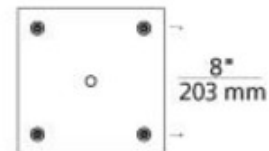

BRAND Visual Comfort Modern

DESCRIPTION

The FreeJack 4 Port Square Canopy 12V mounts to a standard 4 inch junction box with round plaster ring (provided by electrician). Transformers (included) fit inside housing. Available in Satin Nickel, Chrome, White, Black or Antique Bronze. Four FreeJack ports are provided for use with any low voltage halogen freejack pendant or head. For ceiling only. Dimmable with a standard incandescent dimmer. 11 inches square x 1.7 inches high. ETL listed.

SHADE COLOR	N/A
BODY FINISH	Satin Nickel
WATTAGE	N/A
DIMMER	Standard 120V
DIMENSIONS	11"L x 11"W x 1.7"H
LAMP	N/A

SPEC # TLG10810

COMPANY	PROJECT	FIXTURE TYPE	APPROVED BY	DATE