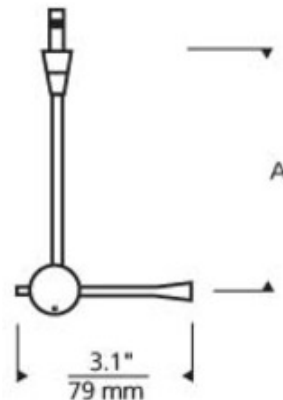

# Freejack Sprocket Head

**Description:**

Freejack Sprocket is a minimal sleek head with cylindrical socket on a rigid stem. Handle is removable. Head swivels 360 degrees around stem and pivots 300 degrees on vertical axis. Available in stem lengths of 1, 3, 6, 12, 18 or 24 inches. Available in Satin Nickel or Antique Bronze finish. Available in Chrome finish with a 3 inch stem length. Includes Freejack connector. One 12 volt GU5.3 MR16 lamp up to 75 watts is required, but not included. ETL Listed. Optional decorative and optical accessories available, sold separately. Freejack canopy required if used as a monopoint, sold separately.

Shown in: Satin Nickel

List Price: \$175.00  
 Our Price: \$140.00

Shade Color: N/A  
 Body Finish: Satin Nickel  
 Lamp: 1 x MR16/GU5.3 (bipin)/75W/12V Halogen  
 1 x MR16/GU5.3 (bipin)/12V LED  
 Wattage: 75W  
 Dimmer: Dimmable  
 Dimensions: 1"L x 3.1"D