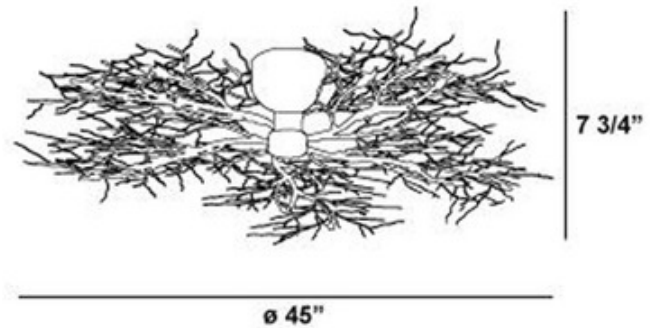

# Autumn Ceiling Flush

**Description:**

Autumn Ceiling Flush is available in a chrome finish and steel branches. This autumnal piece invites the essence of the seasons into any room. (20) 20-watt, 12 volt G4 bi-pin JC halogen bulbs are included. Dimensions: 45 inch diameter x 9 inch height.

Shown in: Chrome

List Price: \$1352.50  
 Our Price: \$1082.00

Shade Color: N/A  
 Body Finish: Chrome  
 Lamp: 20 x JC/G4 (bipin)/10W/12V Halogen  
 Wattage: 200W  
 Dimmer: Low Voltage Magnetic  
 Dimensions: 9"H x 45"W