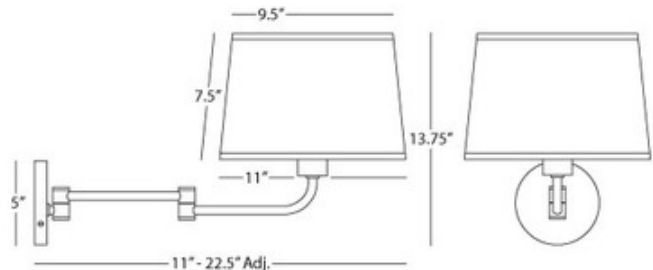

Koleman Wall Swinger

Description:

Koleman Swing Arm Wall features an Oyster Linen shade with an Aged Brass, Deep Patina Bronze, or Polished Nickel finish. Includes optional plug and cord kit with cord cover, so fixture can either be direct wired or plugged into the wall. Includes hi-lo switch. One 75 watt, 120 volt A19 type medium base incandescent bulb is required, but not included. UL listed. 11 inch width x 13.75 inch height x 22.5 inch maximum depth.

Shown in: Aged Brass / Oyster Linen

List Price: \$261.63
 Our Price: \$209.30

Shade Color: Oyster Linen
 Body Finish: Aged Brass
 Lamp: 1 x A19/Medium (E26)/75W/120V Incandescent
 1 x A19/Medium (E26)/120V LED
 Wattage: 75W
 Dimmer: Included
 Dimensions: 13.75"H x 11"W x 22.5"D