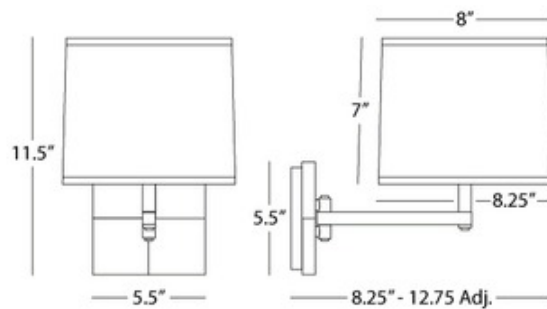

Oliver Swing Arm Wall Light

Description:

Oliver Swing Arm Wall Light available in an unfinished mango wood finish with patina nickel accents and open weave heather linen shade. Direct wire fixture. One 60 watt, 120 volt, B10 type candelabra base incandescent bulb is required, but not included. 8.25 inch width x 11.5 inch height x 12.75 inch depth.

Shown in: Unfinished Mango Wood/ Patina Nickel / Heather Linen

List Price: \$278.88
Our Price: \$223.10

Shade Color: Heather Linen
Body Finish: Unfinished Mango Wood/ Patina Nickel
Lamp: 1 x B10/Candelabra (E12)/60W/120V Incandescent
 1 x B10/Candelabra (E12)/120V LED
Wattage: 60W
Dimmer: Incandescent
Dimensions: 11.5"H x 8.25"W x 12.75"D