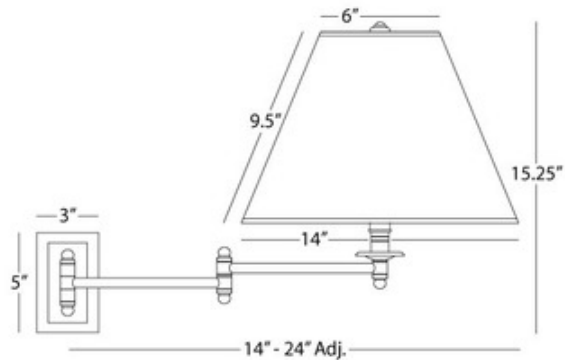

Kinetic Wall Swinger

Description:

Kinetic wall swinger is a one-light swing arm lamp. Features 3-way switch. Cord cover/direct wire. Available in the following shade/finish combinations: Pleat Fabric Shade with Antique Brass Finish, Ascot Bone Shade with Antique Brass Finish, Oyster Linen Shade with Brushed Chrome Finish, Ascot White Shade with Brushed Chrome Finish, Pleat Fabric Shade with Brushed Chrome Finish, Oyster Linen Shade with Deep Patina Bronze Finish, Pleat Fabric Shade with Deep Patina Bronze Finish, or Translucent Flax Parchment Shade with Deep Patina Bronze Finish. One 150 watt, 120 volt, A19 3-Way type medium base incandescent bulb is require, but sold separately. 14 inch width x 15.25 inch height x 24 inch extension.

Shown in: Ascot White Shade/ Brushed Chrome

List Price: \$281.75
 Our Price: \$225.40

Shade Color: Ascot White Shade/ Brushed Chrome
 Body Finish: N/A
 Lamp: 1 x A19 3-Way/Medium (E26)/150W/120V Incandescent
 1 x A19/Medium (E26)/120V LED
 Wattage: 150W
 Dimmer: Incandescent
 Dimensions: 24"L x 15.25"H x 14"W x 24"D