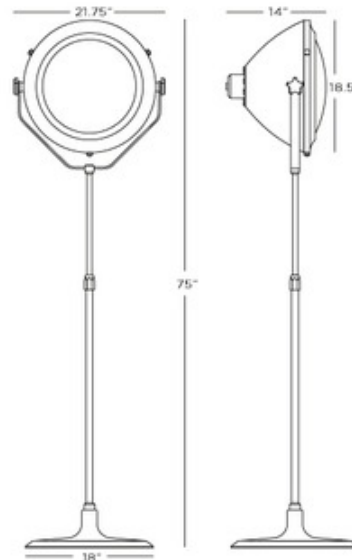

# Apollo Floor Lamp

**Description:**

Apollo Floor Lamp features a Black metal shade with Frosted glass diffuser and Polished Nickel finish with Charcoal gray painted accents or an Antique Brass finish with Matte Black accents. One 150 watt, 120 volt, A19 3-Way type Medium base incandescent bulb is required, but not included. Switch is located on the back of the head. UL listed. 21.75 inch width x 75 inch height.

Shown in: Charcoal / Black

List Price: \$1374.25  
 Our Price: \$1099.40

Shade Color: Black  
 Body Finish: Charcoal  
 Lamp: 1 x A19 3-Way/Medium (E26)/150W/120V Incandescent  
 Wattage: 150W  
 Dimmer: Included  
 Dimensions: 75"H x 21.75"W