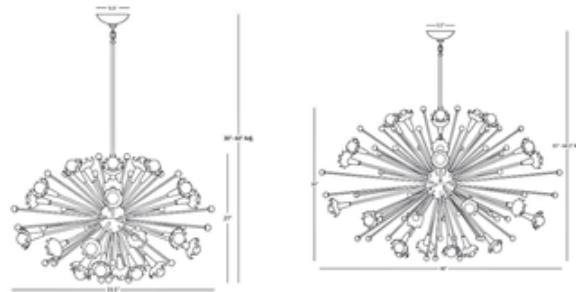

Sputnik Chandelier

Designer: Jonathan Adler

Description:

The Sputnik Chandelier features an Antique Brass or Polished Nickel finishes with Crystal accents. Available in two sizes. Comes with 12 feet of cord and one 6 inch and three 12 inch rods. Twenty-four 40 watt, 120 volt G16.5 candelabra base incandescent bulbs are required, but not included. UL listed. Medium: 33.5 inch width x 21 inch height x 60 inch maximum length. Large: 48 inch width x 30 inch height x 64.5 inch maximum length.

Shown in: Polished Nickel / Crystal

List Price: \$2488.31
Our Price: \$1990.65

Shade Color: Crystal
Body Finish: Polished Nickel
Lamp: 24 x G16.5/Candelabra (E12)/40W/120V Incandescent
Wattage: 960W
Dimmer: Incandescent
Dimensions: 60"L x 21"H x 33.5"W