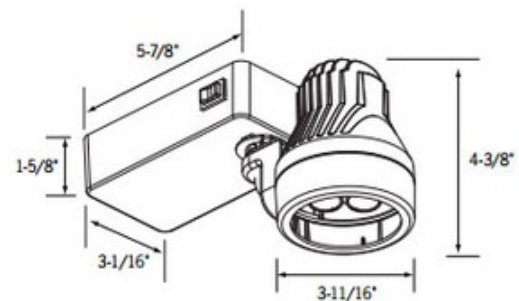

COMPANY	PROJECT	FIXTURE TYPE	APPROVED BY	DATE