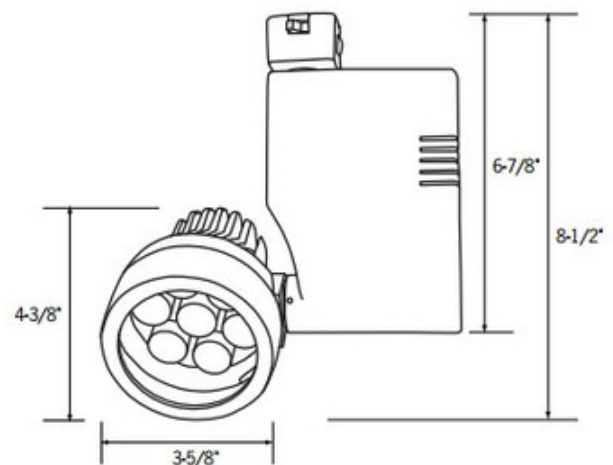

COMPANY

PROJECT

FIXTURE TYPE

APPROVED BY

DATE