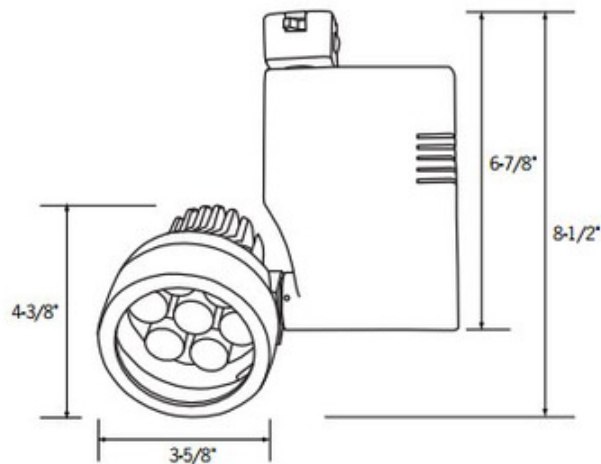

CTL8029L 27W 27K Spot LED Dimmable Optica Track Fixture

Description:

Optica 27 Watt LED Spot Beam Track Fixture is a low wattage eco-friendly track fixture that provides high lumen output. Die cast aluminum housing with vertical driver. Dimming allows illumination down to 15 percent. Precision aiming adjustment 360 degree horizontal rotation, 180 degree vertical rotation. Integral on off switch and track polarity indicator. Finish available in White, Black or Silver. Seven LEDs totaling 27 watts 2700K. 3.6 inches wide x 4.4 inches deep x 8.5 inches high. Suitable for dry locations. UL listed. Also available in a medium and flood beam version, 3000K and 3500K color temperature, as well as a non-dimmable version.

Shown in: White

List Price: \$580.00
 Our Price: \$313.20

Shade Color: N/A
 Body Finish: White
 Lamp: 1 x LED/27W/120V LED
 Wattage: 27W
 Dimmer: Dimmable
 Dimensions: 8.5"H x 3.6"W x 4.4"D

Technical Information

Luminous Flux: 1710 lumens
 Lumens/Watt: 63.33
 Color Rendering: 80 CRI
 Lamp Life: 50000 hours

Product Number: CNT 109549			
Company:		Fixture Type:	Date: Mar 24, 2018
Project:		Approved By:	