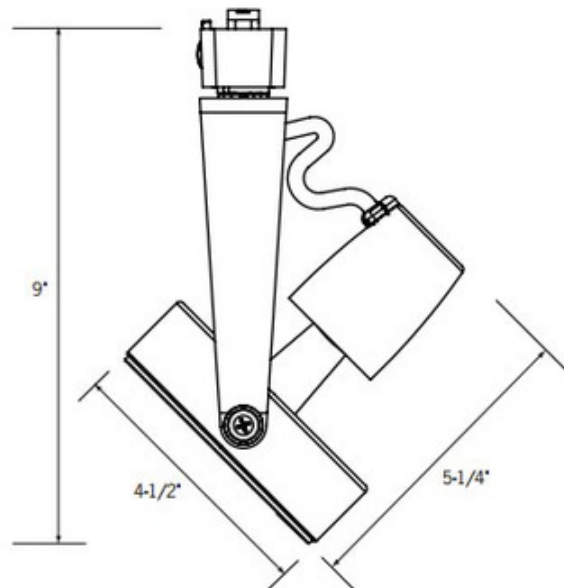

# CTL8130 Line Voltage PAR30 Gimbal Track Fixture

**Description:**

Line Voltage PAR30 Front Relamping Gimbal Track Head features a two plane gimbal design permitting 360 degree horizontal swivel and 150 degree adjustability in the vertical plane for excellent aiming. Front relamping with grooved baffle inserts. Finish available in Black, White or Silver. Sure-Set yoke holds the fixture firmly in place. Integral on-off switch and track polarity indicator are standard. For use with Con-Tech systems only. One 75 watt 120 volt PAR30 lamp is required, but not included. 4.5 inch width x 5.25 inch depth x 9 inch height. Also available in a long neck PAR30 version. Suitable for dry locations. UL listed.

Shown in: Black

**List Price:** \$67.50  
**Our Price:** \$40.50

**Shade Color:** N/A  
**Body Finish:** Black  
**Lamp:** 1 x PAR30/Medium (E26)/75W/120V Halogen  
**Wattage:** 75W  
**Dimmer:** Dimmable  
**Dimensions:** 9"H x 4.5"W x 5.25"D