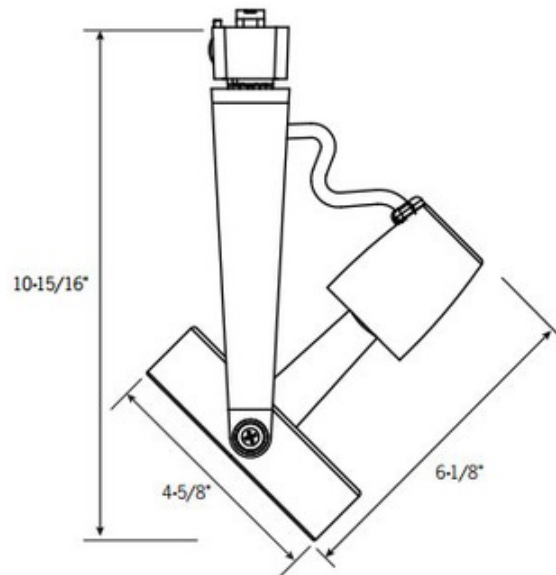

CTL8130LN Line Voltage PAR30L Gimbal Track Fixture

Description:

Line Voltage PAR30L Long Neck Front Relamping Gimbal Track Head features a two plane gimbal design permitting 360 degree horizontal swivel and 150 degree adjustability in the vertical plane for excellent aiming. Front relamping with grooved baffle inserts. Finish available in Black, White or Silver. Sure-Set yoke holds the fixture firmly in place. Integral on-off switch and track polarity indicator are standard. For use with Con-Tech systems only. One 75 watt 120 volt PAR30L long neck lamp is required, but not included. 4.6 inch width x 6.1 inch depth x 10.9 inch height. Also available in a short neck PAR30 version. Suitable for dry locations. UL listed.

Shown in: Black

List Price: \$67.50
 Our Price: \$36.45

Shade Color: N/A
 Body Finish: Black
 Lamp: 1 x PAR30L/Medium (E26)/75W/120V Halogen
 1 x PAR30L/Medium (E26)/120V LED
 Wattage: 75W
 Dimmer: Dimmable
 Dimensions: 10.9"H x 4.6"W x 6.1"D