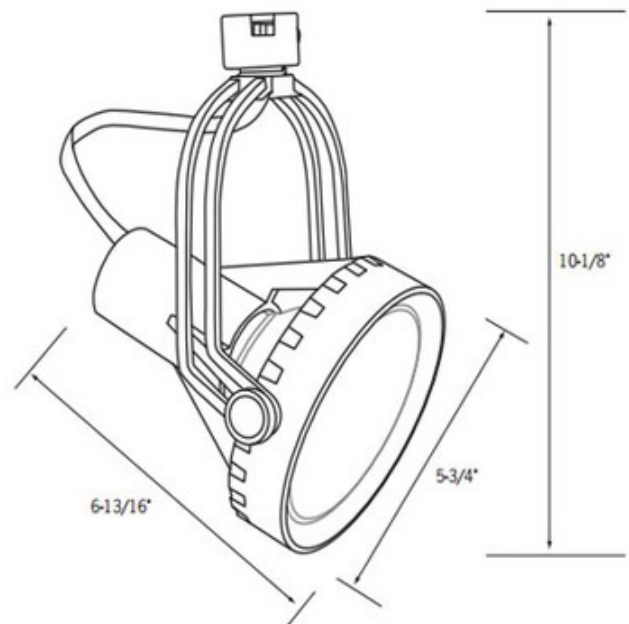

**BRAND**

ConTech

**DESCRIPTION**

Line Voltage PAR38 Saturna Gimbal Track Head features a die cast aluminum housing with open back design available in Black, White, Silver or Unfinished Aluminum finish. Sure-Set yoke for precise aiming without tools and full 350 degree rotation. Equipped with on-off switch and polarity indicator. For use with Con-Tech systems only. One 250 watt 120 volt PAR38 medium base lamp is required, but not included. 5.75 inch width x 6.8 inch depth x 10.1 inch height. Suitable for dry locations. UL listed.

<b>SHADE COLOR</b>	N/A
<b>BODY FINISH</b>	Silver
<b>WATTAGE</b>	250W
<b>DIMMER</b>	Dimmable
<b>DIMENSIONS</b>	5.75"W x 10.1"H x 6.8"D
<b>BULB NOT INCLUDED</b>	
<b>LAMP</b>	1 x PAR38/Medium (E26)/250W/120V Halogen 1 x PAR38/Medium (E26)/120V LED