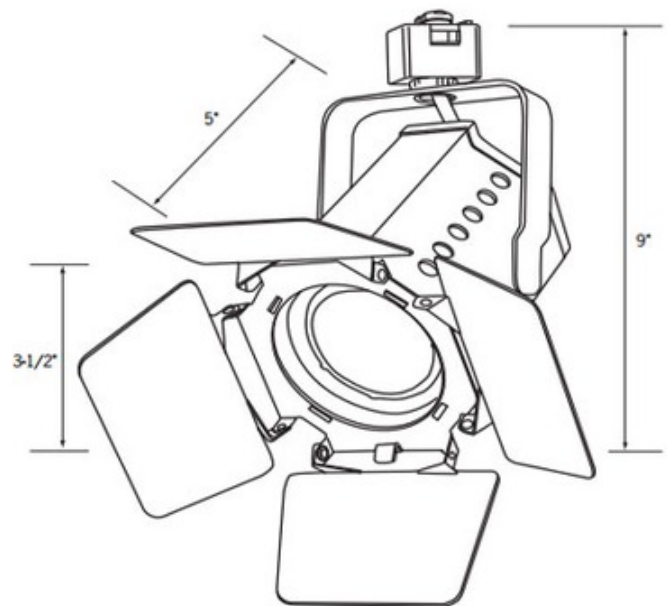

BRAND

ConTech

DESCRIPTION

Line Voltage PAR20 Theatrical Track Fixture features built-in barn doors providing excellent cut-off and light control. Integral on-off switch and track polarity indicator are standard. Finish available in Black, White or Silver. For use with Con-Tech systems only. One 50 watt 120 volt PAR20 lamp not included. 3.5 inches wide x 5 inches deep x 9 inches high. Suitable for dry locations. UL listed.

SHADE COLOR	N/A
BODY FINISH	Black
WATTAGE	50W
DIMMER	Dimmable
DIMENSIONS	3.5"W x 9"H x 5"D
BULB NOT INCLUDED	
LAMP	1 x PAR20/Medium (E26)/50W/120V Halogen

SPEC #

CNT109626

COMPANY

PROJECT

FIXTURE TYPE

APPROVED BY