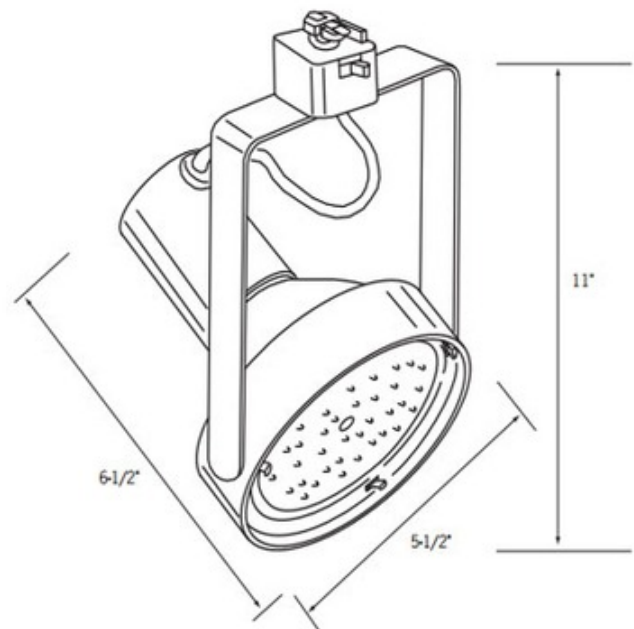

BRAND

ConTech

DESCRIPTION

Line Voltage PAR38 Heavy Duty Gimbal Track Fixture features a 2-plane gimbal design permitting maximum horizontal and vertical swivel for excellent aiming. Sure-set yoke holds fixture firmly in place. Permanently mounted spring clips for use with light control accessories. Finish available in Black or White. For use with Con-Tech systems only. One 250 watt 120 volt PAR38 lamp is required, but not included. 5.5 inch width x 6.5 inch depth x 11 inch height. Suitable for dry locations. UL listed.

SHADE COLOR	N/A
BODY FINISH	White
WATTAGE	250W
DIMMER	Dimmable
DIMENSIONS	5.5"W x 11"H x 6.5"D
BULB NOT INCLUDED	
LAMP	1 x PAR38/Medium (E26)/250W/120V Halogen 1 x PAR38/Medium (E26)/120V LED

SPEC #

CNT109637