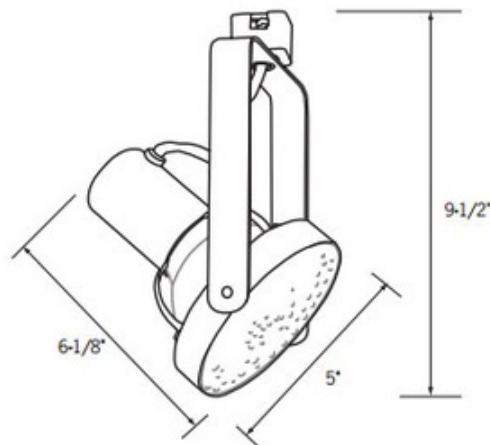

CTL2838N Line Voltage PAR38 Gimbal Track Fixture

**Description:**

Line Voltage PAR38 Gimbal Track Fixture features a 2-plane gimbal design permitting 360 degree horizontal swivel and 150 degree adjustability in the vertical plane for excellent aiming. Sure-Set yoke to hold the fixture in place, on-off switch and polarity indicator. Finish available in Black, White or Silver. For use with Con-Tech systems only. One 250 watt 120 volt PAR38 lamp is required, but not included. 5 inch width x 6.1 inch depth x 9.5 inch height. Suitable for dry locations. UL listed.

Shown in: Black

List Price: \$67.50  
 Our Price: \$40.50

Shade Color: N/A  
 Body Finish: Black  
 Lamp: 1 x PAR38/Medium (E26)/250W/120V Halogen  
 1 x PAR38/Medium (E26)/120V LED  
 Wattage: 250W  
 Dimmer: Dimmable  
 Dimensions: 9.5"H x 5"W x 6.1"D