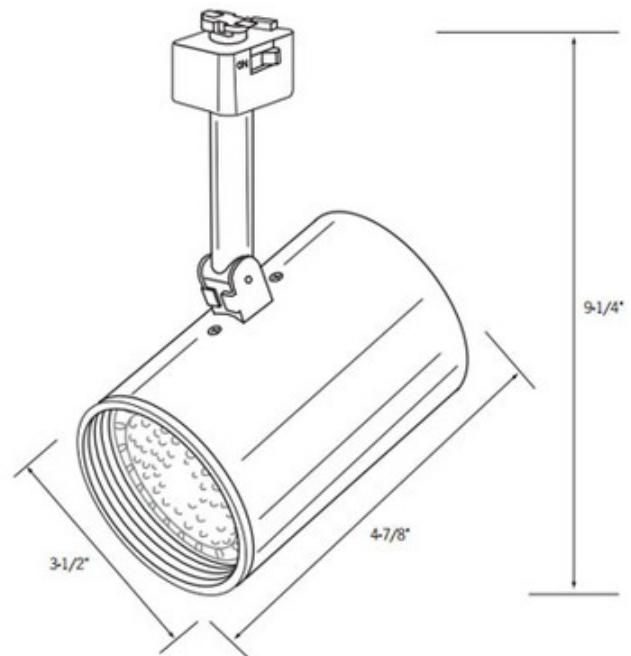

BRAND

ConTech

DESCRIPTION

Line Voltage PAR20 Flat Back Cylinder Track Fixture features a flat back design with deep black baffle to conceal lamp and provide glare control. Precise aiming and 350 degree rotation. Integral on-off switch and track polarity indicator are standard. Finish available in Black or White. For use with Con-Tech systems only. One 50 watt 120 volt PAR20 lamp not included. 3.5 inches wide x 4.9 inches deep x 9.25 inches high. Suitable for dry locations. UL listed.

SHADE COLOR	N/A
BODY FINISH	Black
WATTAGE	50W
DIMMER	Dimmable
DIMENSIONS	3.5"W x 9.25"H x 4.9"D
BULB NOT INCLUDED	
LAMP	1 x PAR20/Medium (E26)/50W/120V Halogen

SPEC #

CNT109645

COMPANY

PROJECT

FIXTURE TYPE