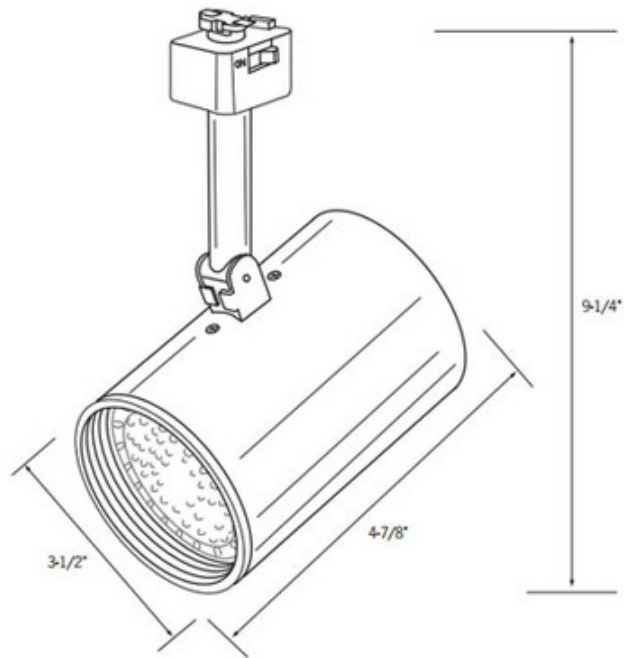

# CTL2120 Line Voltage PAR20 Flat Cylinder Track Fixture

**Description:**

Line Voltage PAR20 Flat Back Cylinder Track Fixture features a flat back design with deep black baffle to conceal lamp and provide glare control. Precise aiming and 350 degree rotation. Integral on-off switch and track polarity indicator are standard. Finish available in Black or White. For use with Con-Tech systems only. One 50 watt 120 volt PAR20 lamp not included. 3.5 inches wide x 4.9 inches deep x 9.25 inches high. Suitable for dry locations. UL listed.

Shown in: Black

List Price: \$65.00  
 Our Price: \$39.00

Shade Color: N/A  
 Body Finish: Black  
 Lamp: 1 x PAR20/Medium (E26)/50W/120V Halogen  
 Wattage: 50W  
 Dimmer: Dimmable  
 Dimensions: 9.25"H x 3.5"W x 4.9"D