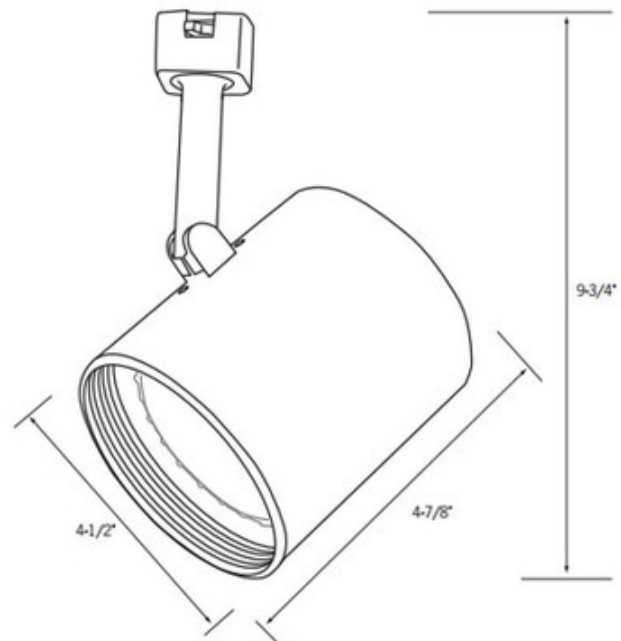

BRAND

ConTech

DESCRIPTION

Line Voltage PAR30 Flat Back Cylinder Track Fixture features a flat back design with deep black phenolic baffle to conceal lamp and provide glare control. Precise aiming and 350 degree rotation. Integral on-off switch and track polarity indicator are standard. Finish available in Black or White. For use with Con-Tech systems only. One 75 watt 120 volt PAR30 medium base lamp is required, but not included. 4.5 inch width x 4.9 inch depth x 9.75 inch height. Suitable for dry locations. UL listed.

SHADE COLOR	N/A
BODY FINISH	White
WATTAGE	75W
DIMMER	Dimmable
DIMENSIONS	4.5"W x 9.75"H x 4.9"D
BULB NOT INCLUDED	
LAMP	1 x PAR30/Medium (E26)/75W/120V Halogen

SPEC #

CNT109650

COMPANY

PROJECT

FIXTURE TYPE