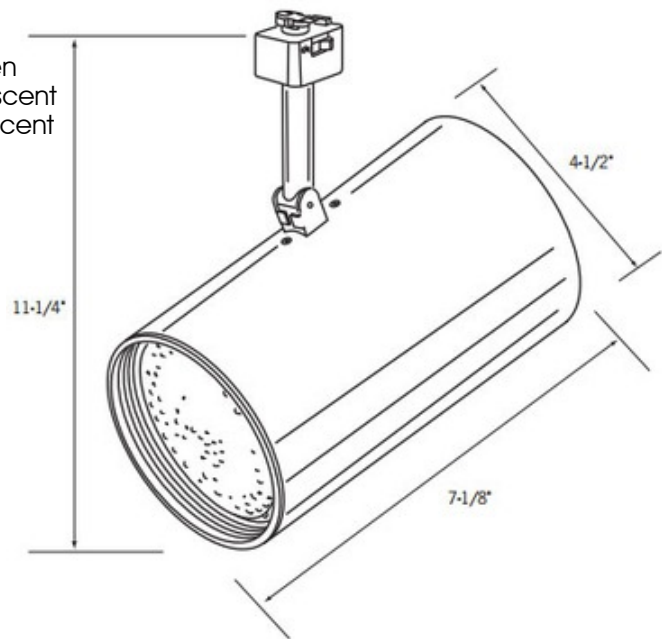

CTL130 Line Voltage PAR30L Flat Cylinder Track Fixture

Description:

Line Voltage PAR30L Flat Back Cylinder Track Fixture features a flat back design with deep black phenolic baffle to conceal lamp and provide glare control. Specular white reflective interior. Precise aiming and 350 degree rotation. Integral on-off switch and track polarity indicator are standard. Finish available in Black or White. For use with Con-Tech systems only. One 75 watt 120 volt PAR30L long neck, one 100 watt 120 volt A19 incandescent, or one 65 watt BR30 lamp is required, but not included. 4.5 inch width x 7.1 inch depth x 11.25 inch height. Suitable for dry locations. UL listed.

Shown in: White

List Price: \$65.00
 Our Price: \$39.00

Shade Color: N/A
 Body Finish: White
 Lamp: 1 x PAR30L/Medium (E26)/75W/120V Halogen
 1 x A19/Medium (E26)/100W/120V Incandescent
 1 x BR30/Medium (E26)/65W/120V Incandescent
 1 x PAR30L/Medium (E26)/120V LED
 Wattage: 75W
 Dimmer: Dimmable
 Dimensions: 11.25"H x 4.5"W x 7.1"D