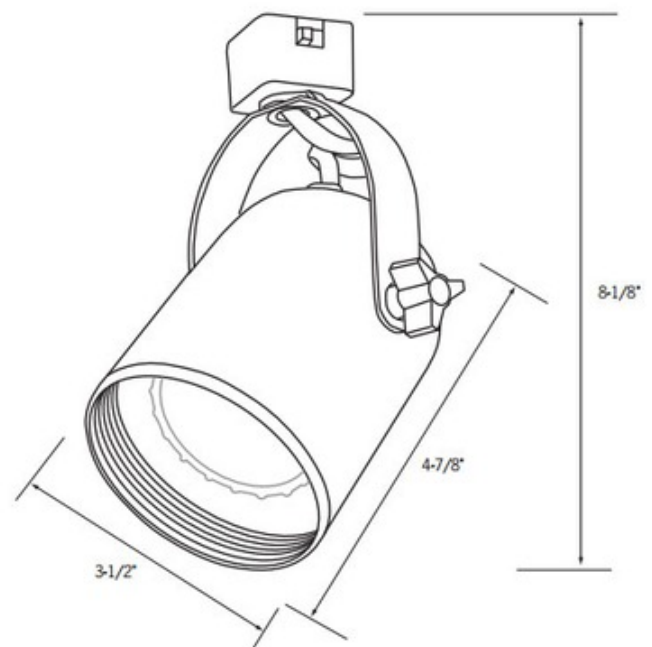

BRAND

ConTech

DESCRIPTION

Line Voltage Compact PAR20 Round Back Cylinder Track Fixture features a round back design with deep black phenolic baffle to conceal lamp and provide glare control. Integral on-off switch and track polarity indicator are standard. Finish available in Black or White. For use with Con-Tech systems only. One 50 watt, 120 volt PAR20 medium base halogen lamp or LED equivalent is required, but not included. 3.5 inch width x 4.9 inch depth x 8.1 inch height. Suitable for dry locations. UL listed.

SHADE COLOR	N/A
BODY FINISH	White
WATTAGE	50W
DIMMER	Dimmable
DIMENSIONS	3.5"W x 8.1"H x 4.9"D
BULB NOT INCLUDED	
LAMP	1 x PAR20/Medium (E26)/50W/120V Halogen PAR20/Medium (E26)/120V LED

SPEC # CNT109658