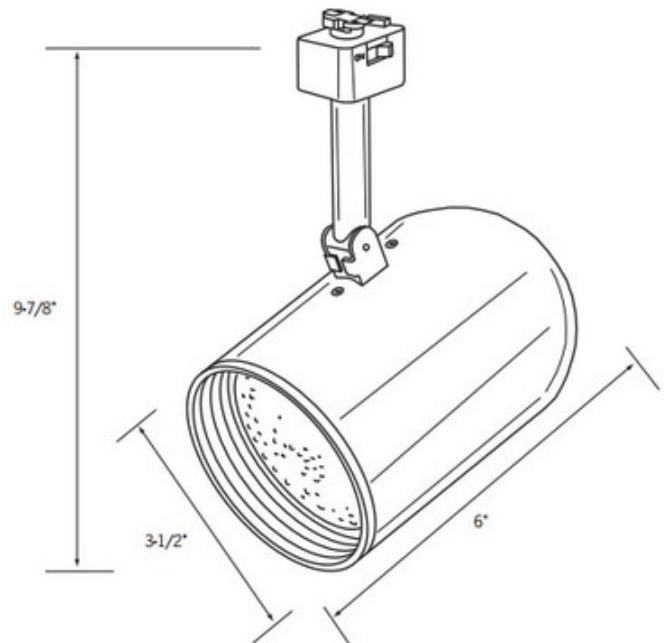

BRAND

ConTech

DESCRIPTION

Line Voltage PAR20 Round Back Cylinder Track Fixture features a round back design with deep black phenolic baffle to conceal lamp and provide glare control. Integral on-off switch and track polarity indicator are standard. Finish available in Black or White. For use with Con-Tech systems only. One 120 volt, 50 watt PAR20 or 75 watt R20 medium base halogen lamp or LED equivalent is required, but not included. 3.5 inch width x 6 inch depth x 9.9 inch height. Suitable for dry locations. UL listed.

SHADE COLOR	N/A
BODY FINISH	Black
WATTAGE	50W
DIMMER	Standard 120V
DIMENSIONS	3.5"W x 9.9"H x 6"D
BULB NOT INCLUDED	
LAMP	1 x PAR20/Medium (E26)/50W/120V Halogen 1 x R20/Medium (E26)/75W/120V Incandescent 1 x PAR20/Medium (E26)/120V LED 1 x R20/Medium (E26)/120V LED