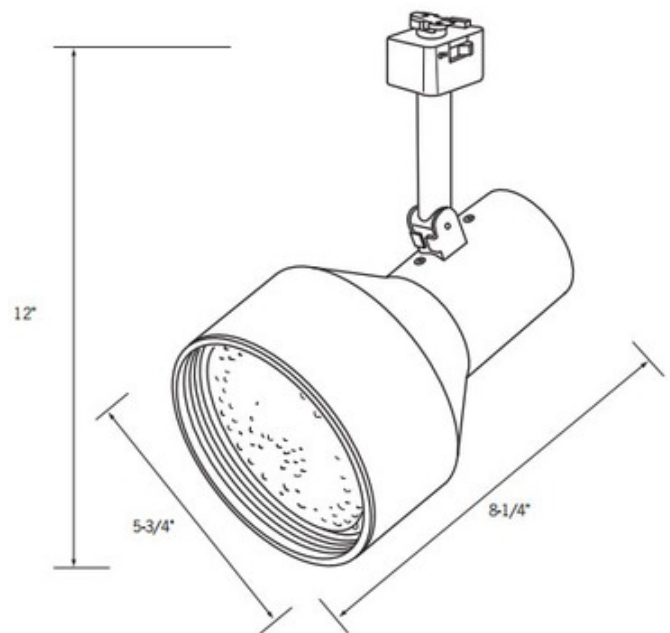

**BRAND**

ConTech

**DESCRIPTION**

Elite Line Voltage PAR38 Step Cylinder Track Fixture features step back styling with deep black phenolic baffle to conceal lamp and provide glare control. Integral on-off switch and track polarity indicator are standard. Finish available in Black or White. For use with Con-Tech systems only. One 120 volt, 150 watt PAR38 or 120 watt BR40 medium base halogen lamp or LED equivalent is required, but not included. 5.75 inch width x 8.25 inch depth x 12 inch height. Suitable for dry locations. UL listed.

<b>SHADE COLOR</b>	N/A
<b>BODY FINISH</b>	White
<b>WATTAGE</b>	150W
<b>DIMMER</b>	Dimmable
<b>DIMENSIONS</b>	5.75"W x 12"H x 8.25"D
<b>BULB NOT INCLUDED</b>	
<b>LAMP</b>	1 x PAR38/Medium (E26)/150W/120V Halogen 1 x BR40/Medium (E26)/120W/120V Incandescent 1 x PAR38/Medium (E26)/120V LED 1 x BR40/Medium (E26)/120V LED