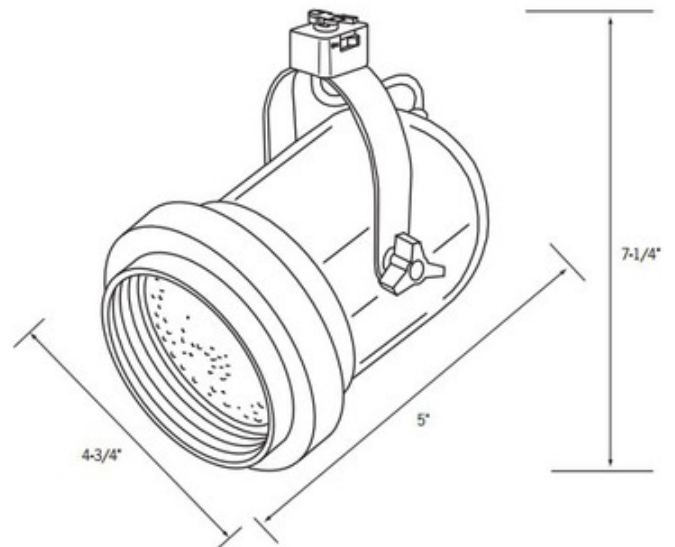

BRAND

ConTech

DESCRIPTION

Classic Bell Line Voltage PAR30 Track Fixture features a deep black phenolic baffle for visual comfort. Integral on-off switch and track polarity indicator are standard. Finish available in Black or White. For use with Con-Tech systems only. One 120 volt, 75 watt PAR30, one 75 watt A-type, or one 65 watt BR30 medium base halogen lamp or LED equivalent is required, but not included. 4.75 inch width x 5 inch depth x 7.25 inch height. Suitable for dry locations. UL listed.

SHADE COLOR	N/A
BODY FINISH	Black
WATTAGE	75W
DIMMER	Dimmable
DIMENSIONS	4.75"W x 7.25"H x 5"D
BULB NOT INCLUDED	
LAMP	<ul style="list-style-type: none"> 1 x PAR30/Medium (E26)/75W/120V Halogen 1 x BR30/Medium (E26)/120V LED 1 x A19/Medium (E26)/120V Incandescent 1 x A19/Medium (E26)/120V LED 1 x BR30/Medium (E26)/120V Halogen