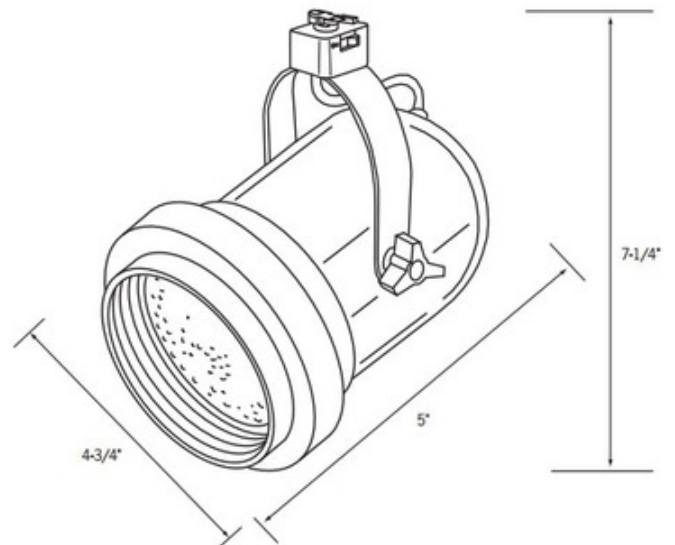

BRAND

ConTech

DESCRIPTION

Classic Bell Line Voltage PAR30 Track Fixture features a deep black phenolic baffle for visual comfort. Integral on-off switch and track polarity indicator are standard. Finish available in Black or White. For use with Con-Tech systems only. One 120 volt, 75 watt PAR30, one 75 watt A-type, or one 65 watt BR30 medium base halogen lamp or LED equivalent is required, but not included. 4.75 inch width x 5 inch depth x 7.25 inch height. Suitable for dry locations. UL listed.

SHADE COLOR	N/A
BODY FINISH	Black
WATTAGE	75W
DIMMER	Dimmable
DIMENSIONS	4.75"W x 7.25"H x 5"D
BULB NOT INCLUDED	
LAMP	1 x PAR30/Medium (E26)/75W/120V Halogen 1 x BR30/Medium (E26)/120V LED 1 x A19/Medium (E26)/120V Incandescent 1 x A19/Medium (E26)/120V LED 1 x BR30/Medium (E26)/120V Halogen