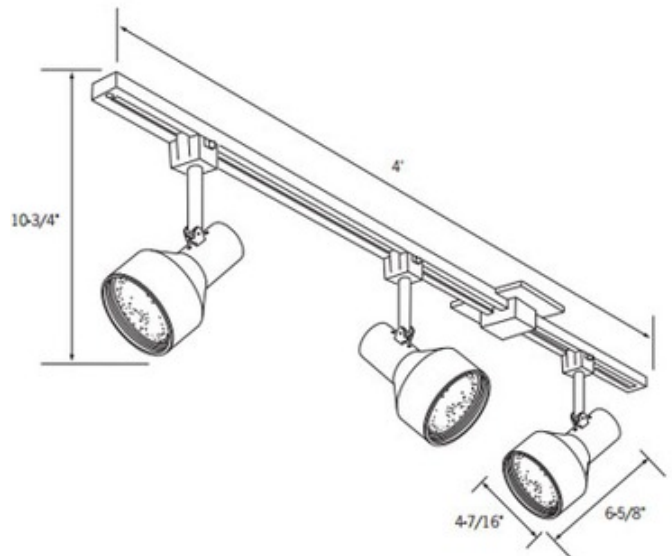

**BRAND**

ConTech

**DESCRIPTION**

PAR30LN Builders Track Kit includes three CTL330-P White finish fixtures, one LT-4-P White 4 foot track section and one LA-7-P White floating feed kit. Provides 350 degree rotation with full vertical adjustment. Black phenolic baffle assures full cutoff. May be used with LA-2 conductive mini connector or LA-12 L connector and additional track sections. Integral on-off switch and track polarity indicator on each fixture are standard. Three 75 watt 120 volt PAR30L long neck, three 65 watt 120 volt BR30, or three 100 watt 120 volt A-type medium base lamps are required, but not included. Also available in a PAR20 and PAR30 short neck kit. Suitable for dry location. UL listed.

<b>SHADE COLOR</b>	N/A
<b>BODY FINISH</b>	White
<b>WATTAGE</b>	225W
<b>DIMMER</b>	Dimmable
<b>DIMENSIONS</b>	48"W x 10.75"H x 6.6"D
<b>BULB NOT INCLUDED</b>	
<b>LAMP</b>	3 x PAR30L/Medium (E26)/75W/120V Halogen 3 x A19/Medium (E26)/100W/120V Incandescent 3 x BR30/Medium (E26)/75W/120V Incandescent 3 x PAR30L/Medium (E26)/120V LED