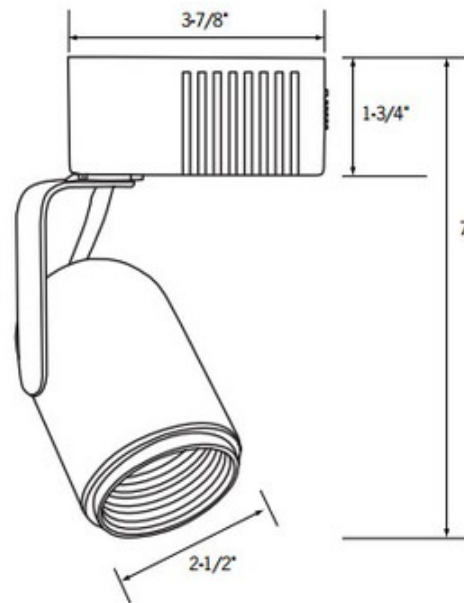

CTL216T Eclipse Round Back Cylinder Track Fixture 12V

**Description:**

CTL216T Eclipse Round Back Cylinder Track Fixture features an aluminum housing with black phenolic baffle to conceal lamp and provide glare control. 350 degree aiming. Finish available in Black, White or Silver. Includes a solid state electronic transformer encased in a polycarbonate housing and a clear, tempered safety glass for use with open lens MR16 lamps. One 50 watt, 12 volt GU5.3 MR16 lamp is required, but not included. Will accept one LF16 lens, sold separately. cCSAus Certified. Suitable for dry locations. 2.5 inch diameter x 7 inch height. For use with ConTech 1-circuit 120 volt line voltage track system.

Shown in: White

List Price: \$75.00  
 Our Price: \$45.00

Shade Color: N/A  
 Body Finish: White  
 Lamp: 1 x MR16/GU5.3 (bipin)/50W/12V Halogen  
 1 x MR16/GU5.3 (bipin)/12V LED  
 Wattage: 50W  
 Dimmer: Dimmable  
 Dimensions: 7"L x 2.6"W