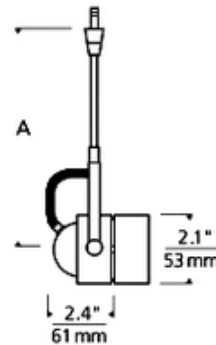

Freejack Spot Head

Description:

Freejack Spot classic head rotates 360 degrees around stem and pivots 290 degrees. Finish available in Satin Nickel. One 12 volt, 50 watt GU5.3 MR16 halogen bulb is required, but not included. Includes Freejack connector. Can hold one lens or louver accessory, sold separately. ETL listed. 2.1 inch diameter x 2.4 inch depth x 4.5 inch, 6 inch, 12 inch or 18 inch stem length. Freejack canopy required for use as a monopoint, sold separately. Image shown with eggcrate louver, sold separately.

Shown in: Satin Nickel

List Price: \$137.50
Our Price: \$110.00

Shade Color: N/A
Body Finish: Satin Nickel
Lamp: 1 x MR16/GU5.3 (bipin)/50W/12V Halogen
 1 x MR16/GU5.3 (bipin)/12V LED
Wattage: 50W
Dimmer: Dimmable
Dimensions: 4.5"L x 2.1"W x 2.4"D