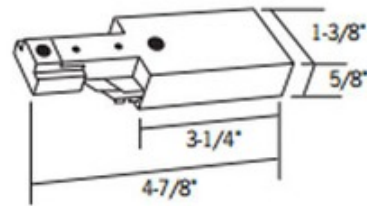

## 2-Circuit Track LA-210 Top Access End Feed

**Description:**

Top access end power feed for two circuit track. One .5 inch top K.O. for standard electrical conduit. Finish available in Black, White or Silver. 4.9 inches wide x 1.4 inches deep x .6 inches high.

Shown in: White

List Price: \$32.50  
 Our Price: \$19.50

Shade Color: N/A  
 Body Finish: White  
 Lamp: N/A  
 Wattage: N/A  
 Dimmer: N/A  
 Dimensions: 0.6"H x 4.9"W x 1.4"D

**Forward Polarity Configuration**