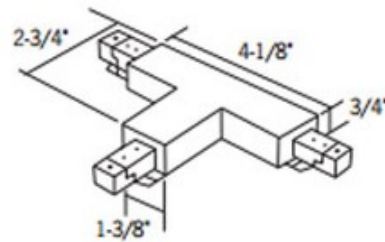

2-Circuit Track LA-213 T Connector

Description:

T connector for two circuit track allows for connection of three pieces of track. One .5 inch top K.O can be used as a feed point. Finish in Black, White or Silver. 4.1 inches wide x 2.75 inches deep x .75 inches high.

Shown in: Black

List Price: \$47.50
 Our Price: \$28.50

Shade Color: N/A
 Body Finish: Black
 Lamp: N/A
 Wattage: N/A
 Dimmer: N/A
 Dimensions: 0.75"H x 4.1"W x 2.75"D

Product Number: CNT110094			
Company:		Fixture Type:	Date: Apr 23, 2018
Project:		Approved By:	