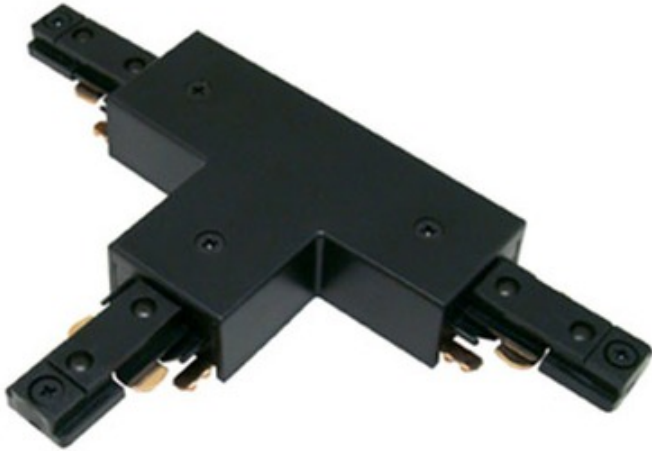

2-Circuit Track LA-213 T Connector

Description:

T connector for two circuit track allows for connection of three pieces of track. One .5 inch top K.O can be used as a feed point. Finish in Black, White or Silver. 4.1 inches wide x 2.75 inches deep x .75 inches high.

Shown in: Black

List Price: \$47.50
 Our Price: \$28.50

Shade Color: N/A
 Body Finish: Black
 Lamp: N/A
 Wattage: N/A
 Dimmer: N/A
 Dimensions: 0.75"H x 4.1"W x 2.75"D

Product Number: CNT110094			
Company:		Fixture Type:	Date: Apr 23, 2018
Project:		Approved By:	