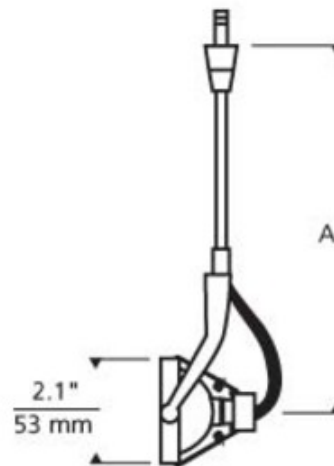

Freejack Sportster Head

Designer: Gregory Kay

Description:

Sportster MR16 is a minimal stylish head which rotates 360 degrees and pivots 180 degrees. Stem lengths available in 4.5, 6, 12, 18 or 24 inches. Available in Satin Nickel finish. Eggcrate louver included. Compatible accessories include colored lens, dichroic lens, diffuser lens, linear spread lens, soft focus lens, or UV filter, sold separately. Includes Freejack connector. One 12 volt GU5.3 MR16 lamp up to 75 watts is required, but not included.

Shown in: Satin Nickel

List Price: \$156.25
Our Price: \$112.50

Shade Color: N/A
Body Finish: Satin Nickel
Lamp: 1 x MR16/GU5.3 (bipin)/75W/12V Halogen
 1 x MR16/GU5.3 (bipin)/12V LED
Wattage: 75W
Dimmer: Dimmable
Dimensions: 6"H x 2.1"W