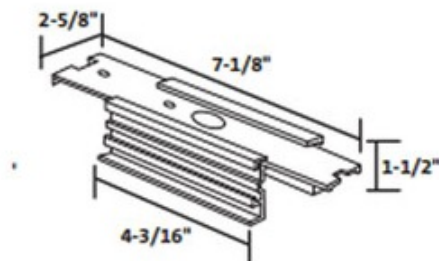

**BRAND**

ConTech

**DESCRIPTION**

Recessed track straight connector housing. Use with LA-12 1-circuit L connector or LA-212 2-circuit L connector. No connector housing required when using the LA-2 1-circuit or LA-202 2-circuit mini connector. White finish. 7.1 inch width x 1.5 inch height x 2.6 inch depth.

SHADE COLOR	N/A
BODY FINISH	White
WATTAGE	N/A
DIMMER	N/A
DIMENSIONS	7.1"W x 1.5"H x 2.6"D
LAMP	N/A

SPEC #

CNT110151

COMPANY

PROJECT

FIXTURE TYPE

APPROVED BY

DATE