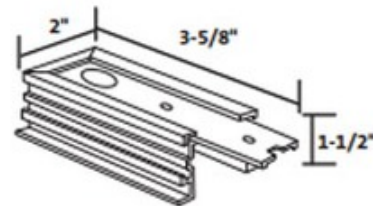

Recessed Track RAH-10 End Feed Housing

Description:

Recessed track end feed housing for use with LA-10 1-circuit or LA-210 2-circuit live end feed. White finish. 3.6 inches wide x 2 inches deep x 1.5 inches high.

Shown in: White

List Price: \$50.00
 Our Price: \$30.00

Shade Color: N/A
 Body Finish: White
 Lamp: N/A
 Wattage: N/A
 Dimmer: N/A
 Dimensions: 1.5"H x 3.6"W x 2"D

Product Number: CNT110152			
Company:		Fixture Type:	Date: Apr 23, 2018
Project:		Approved By:	