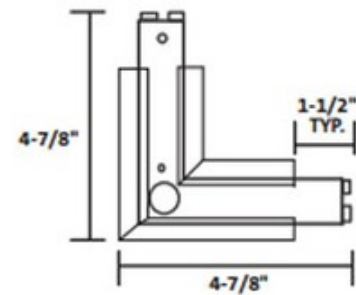

BRAND

ConTech

DESCRIPTION

Recessed track L connector housing for use with LA-12 1-circuit and LA-212 2-circuit L connector. White finish. 4.9 inch width x 4.9 inch height.

SHADE COLOR	N/A
BODY FINISH	White
WATTAGE	N/A
DIMMER	N/A
DIMENSIONS	4.9"W x 4.9"H
LAMP	N/A