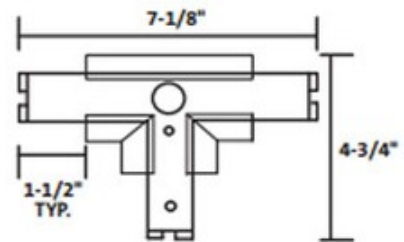

COMPANY	PROJECT	FIXTURE TYPE	APPROVED BY	DATE