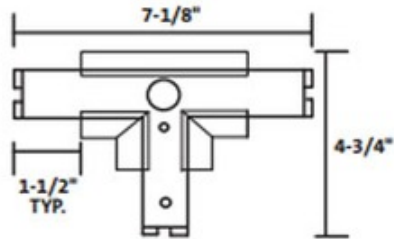

Recessed Track RAH-13 T Connector Housing

Description:

Recessed track T connector housing for use with LA-13 or LA-14 1-circuit and LA-213 or LA-214 2-circuit T connector. White finish. 7.1 inches wide x 4.75 inches high.

Shown in: White

List Price: \$95.00
 Our Price: \$57.00

Shade Color: N/A
 Body Finish: White
 Lamp: N/A
 Wattage: N/A
 Dimmer: N/A
 Dimensions: 4.75"H x 7.1"W

Product Number: CNT110155			
Company:		Fixture Type:	Date: Apr 24, 2018
Project:		Approved By:	