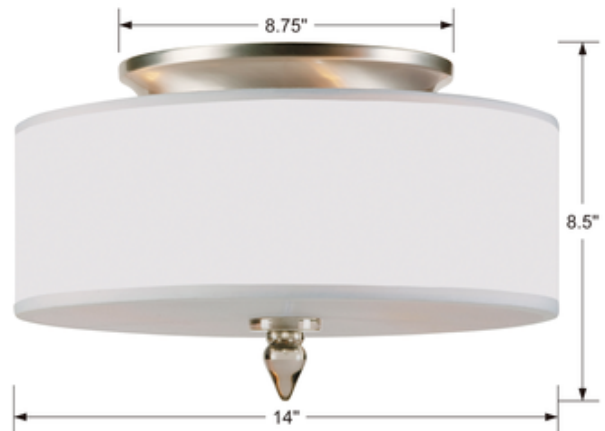

COMPANY	PROJECT	FIXTURE TYPE	APPROVED BY	DATE