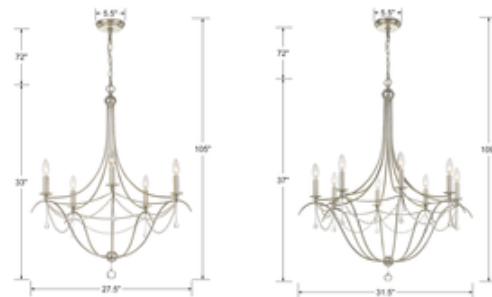

BRAND

Crystorama

DESCRIPTION

The Metro Chandelier features hand painted wrought iron and hand cut Clear Crystal beads in an Antique Silver or Antique Gold finish. Available with three, five or eight lights. Includes 72 inch chain. UL listed.

Shown in: Antique Silver / Clear

SHADE COLOR	Clear
BODY FINISH	Antique Silver
WATTAGE	15W
DIMMER	Standard 120V
DIMENSIONS	15.5"W x 21.25"H
BULB NOT INCLUDED	
LAMP	3 x B11/Candelabra (E12)/5W/120V LED 3 x B10/Candelabra (E12)/120V LED 3 x B10/Candelabra (E12)/60W/120V Incandescent

Technical Information

PRODUCT DIMENSIONS	Chain Length: 72"
---------------------------	-------------------

SPEC #	CRY110345
---------------	-----------

COMPANY

PROJECT

FIXTURE TYPE

APPROVED BY

DATE
