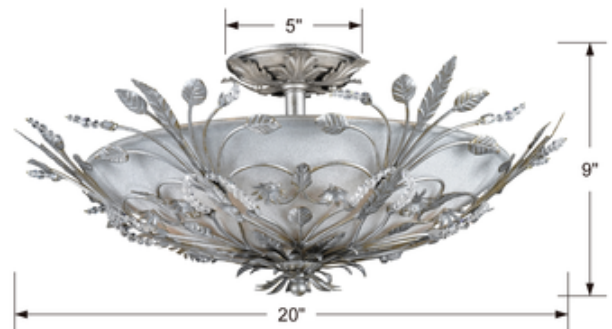

BRAND

Crystorama

DESCRIPTION

Primrose Semi Flush Ceiling Light features Swarovski beaded crystals with Gold or Silver finish. Six 60 watt, 120 volt B10 Candelabra base incandescent bulbs are required, but not included.

SHADE COLOR	Crystal
BODY FINISH	Gold
WATTAGE	360W
DIMMER	Standard 120V
DIMENSIONS	20"W x 9"H
BULB NOT INCLUDED	
LAMP	6 x B10/Candelabra (E12)/60W/120V Incandescent 6 x B10/Candelabra (E12)/120V LED

SPEC # CRY110394