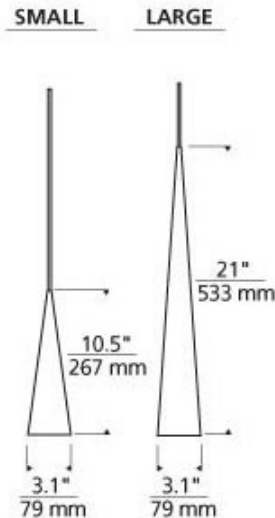

Summit Freejack Halogen Pendant

Description:

Summit Freejack Pendant features a sleek satin nickel metal cone. Available in small and large version. One 35 watt, 12 volt GU5.3 MR16 halogen lamp is required, but not included. Provided with six feet of field-cutable suspension cable, and a Freejack connector. Small 3.1 inch diameter x 10.5 inch height x 82.5 inch overall length. Large: 3.1 inch diameter x 21 inch height x 93 inch overall length. ETL listed. Canopy required if used as a monopoint, sold separately.

Shown in: Satin Nickel

List Price: \$293.75
 Our Price: \$235.00

Shade Color: N/A
 Body Finish: Satin Nickel
 Lamp: 1 x MR16/GU5.3 (bipin)/35W/12V Halogen
 1 x MR16/GU5.3 (bipin)/12V LED
 Wattage: 35W
 Dimmer: Dimmable
 Dimensions: 82.5"L x 10.5"H x 3.1"W